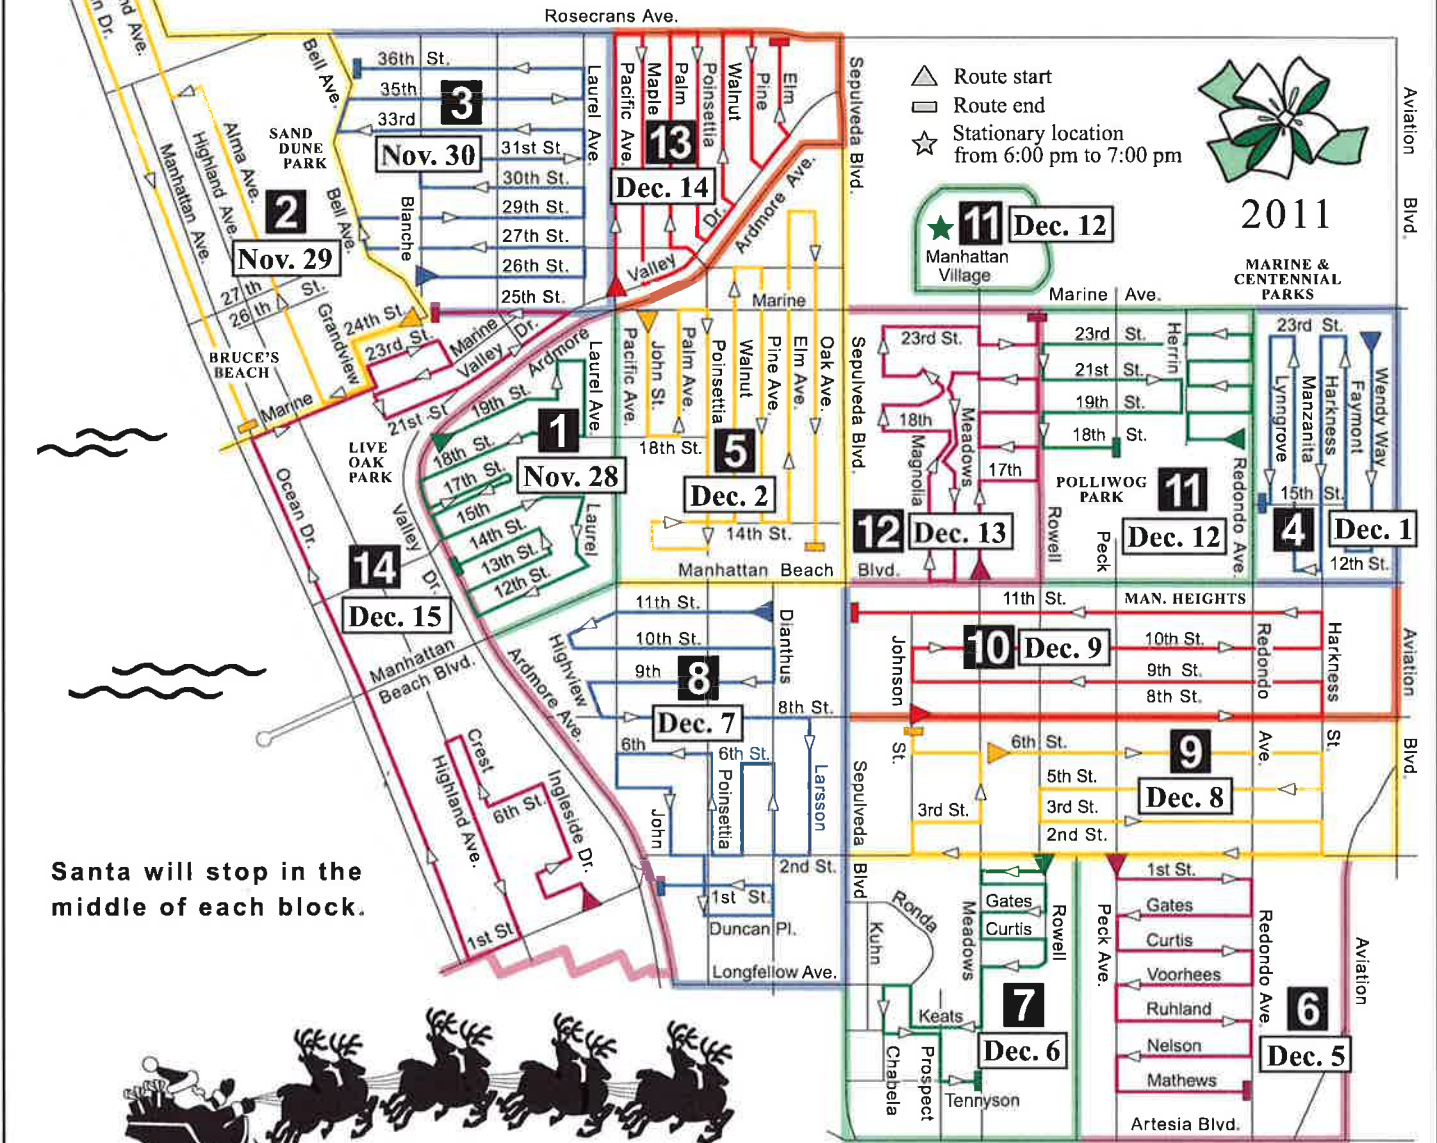

**Rainy days cannot be rescheduled**

# Santa Claus is coming to Manhattan Beach

SPONSORED BY  
THE MANHATTAN BEACH CHAMBER OF COMMERCE

Santa will stop in the middle of each block.

- Route begins at 5:30 pm at 19th St. & Ardmore Ave.
- Route begins at 5:30 pm at Blanche & 24th St.
- Route begins at 5:30 pm at Blanche & 26th St.
- Route begins at 5:30 pm at 23rd St. & Wendy Way.
- Route begins at 5:30 pm at Marine Ave. & John St.
- Route begins at 5:30 pm at 2nd St. & Peck Ave.
- Route begins at 5:30 pm at 2nd St. & Rowell.
- Route begins at 5:30 pm at Dianthus & 11th St.
- Route begins at 5:30 pm at 6th St. & Meadows.
- Route begins at 5:30 pm at 8th St. & Johnson.
- Route begins at 7:00 pm at 18th St. & Redondo. From 6pm - 7pm Santa will be parked at the Manhattan Village main pool.
- Route begins at 5:30 pm at Meadows & Manhattan Beach Blvd.
- Route begins at 5:30 pm at Pacific & Valley.
- Route begins at 5:30 pm at Ingleside Ave. & 1st St.